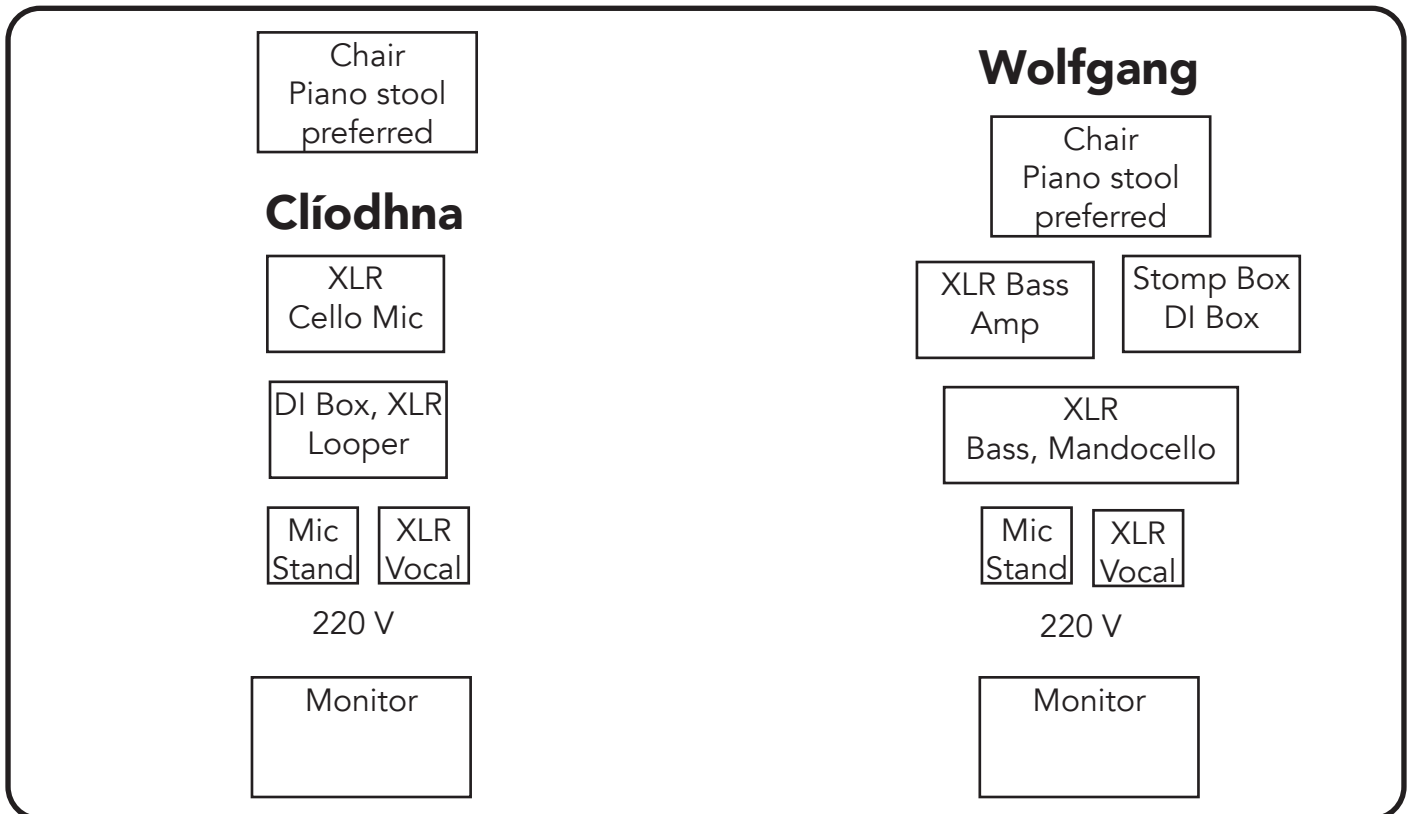

Clíodhna and the Wølf Stage plot 2024

XLR Lead Vocal Mic
XLR backing Vocal Mic
XLR Bass, Mandocello
DI Stomp Box
XLR Cello Mic
XLR Looper

Clíodhna Ní Aodáin, Cello, Voice, Effects
info@thecelticcello.com